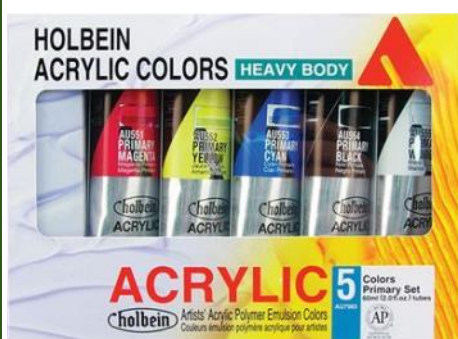

Holbein Acrylic Sets